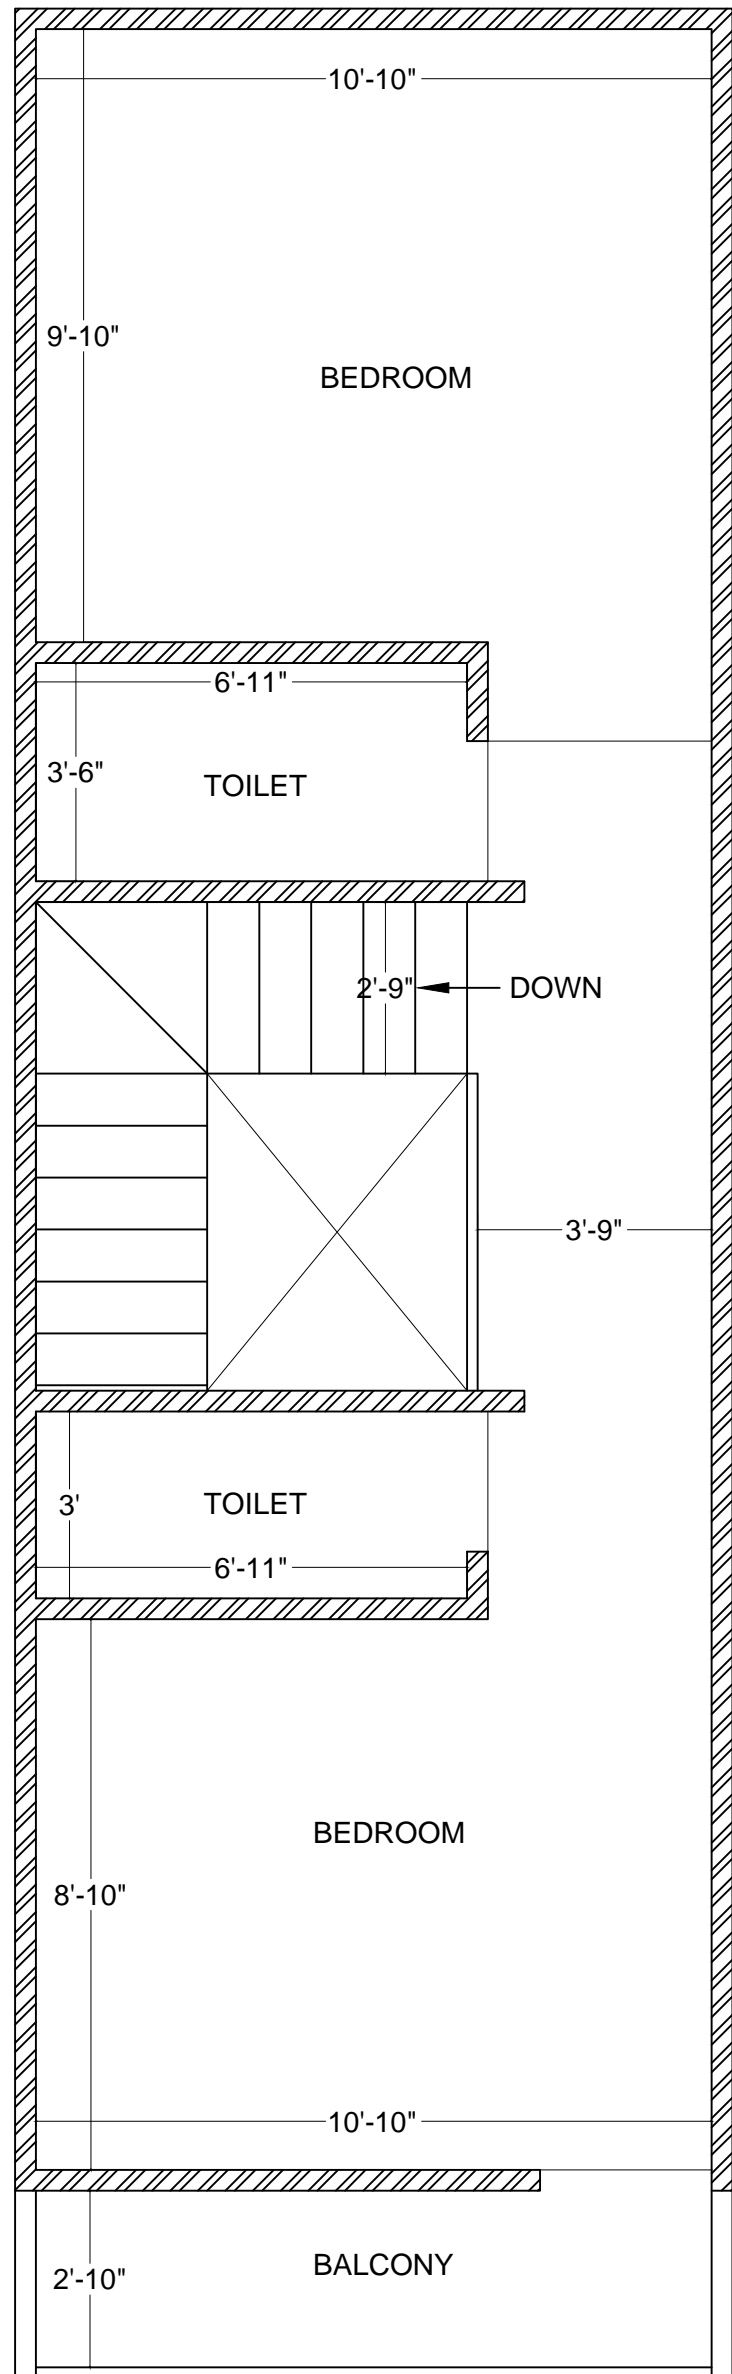

GROUND FLOOR

FIRST FLOOR

PRODUCED BY AN AUTODESK EDUCATIONAL PRODUCT

PRODUCED BY AN AUTODESK EDUCATIONAL PRODUCT

CONCEPTUAL FLOOR PLANS BUNGALOW	PROJECT TITLE: BUNGLOW DESIGN	DATE: 16-04-17	designed by: K K ASSOCIATES CHARTERED ENGINEER ARCHITECTURAL-STRUCTURAL-INTERIOR DESIGN - EXECUTION - PROJECT CONSULTANT	 Shop No. 1, Garden Co.Op. Housing Society Near Morarji Circle, G.I.D.C., VAPI396195. (Gujarat) IND. Tel : +91-9909503109. e-mail : kkassociate03@gmail.com
	CLIENT NAME: PALASH	DWG. NO.		
	LOCATION:	SCALE : NTS		